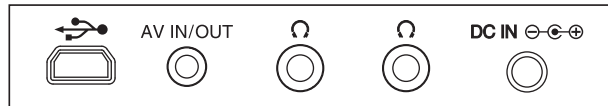

SPECIFICATIONS

Color	Glossy Black
Dimensions (W x H x D)	9.1" x 5.7" x 1.6"
Weight	2.1 lbs
Dimensions w/packaging (W x H x D)	11.6" x 6.5" x 7.9"
Weight in package	4.1 lbs
UPC	719192173217
Limited Warranty	1 Year Parts/90 Days Labor

IMAGES / REMOTE

LEFT SIDE